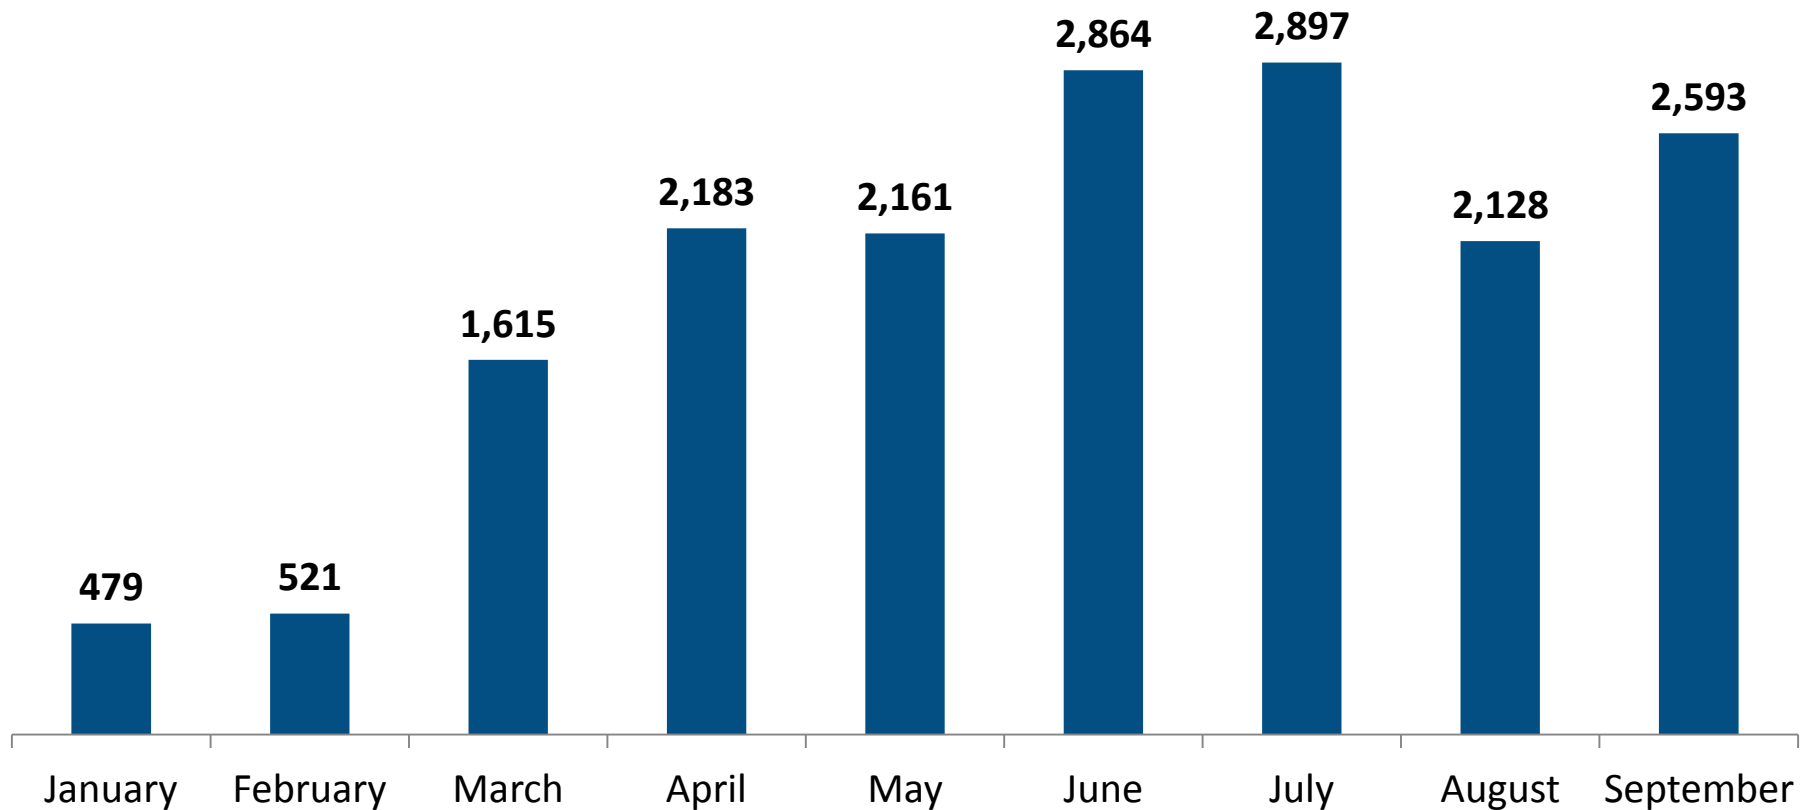

# Visitor statistics of EPSAS.eu: January to September 2013

2 October 2013

Andreas Burth, M.Sc.

Prof. Dr. Dennis Hilgers

- Visitors from January to September 2013
- Most frequently accessed web pages
  - 01/01/2013 to 16/06/2013 (prior to publication of German version)
  - 17/06/2013 to 30/09/2013 (English version)
  - 17/06/2013 to 30/09/2013 (German version)
- Contact

# Visitors from January to September 2013

The visitor statistics above do not include visits from robots etc. (e.g. Google's search bot).

- On 17/06/2013: publication of German version in addition to English version
- Therefore three parts:
  - 01/01/2013 to 16/06/2013 (prior to publication of German version)
  - 17/06/2013 to 30/09/2013 (English version)
  - 17/06/2013 to 30/09/2013 (German version)